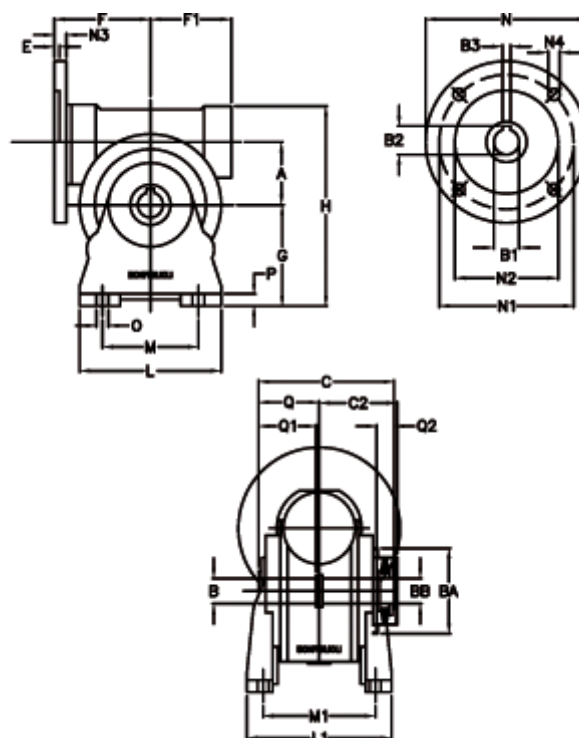

Article number: 390204902822736

Description: Worm Gear with Torque Limiter  
VF 49-L2-A-28 P71B5

## Measures

a = 49.50	C2 = 63,5	L1 = 124.0	O = 8.5
B = 25	Description = VF 49A-xx-71B5	m = 63	P = 12
B1 E7 = 14	E = 3.0	M1 = 98.5	Q = 51.0
B2 = 16.3	F = 70	N = 160	Q1 = 41
B3 H9 = 5	F1 = 63	N1 = 130	Q2 = 15
BA = 63	g = 82	N2 = 110	
BB H7 = 14	H = 162	N3 = 10.5	
C = 105	L = 110	N4 = 9,5	